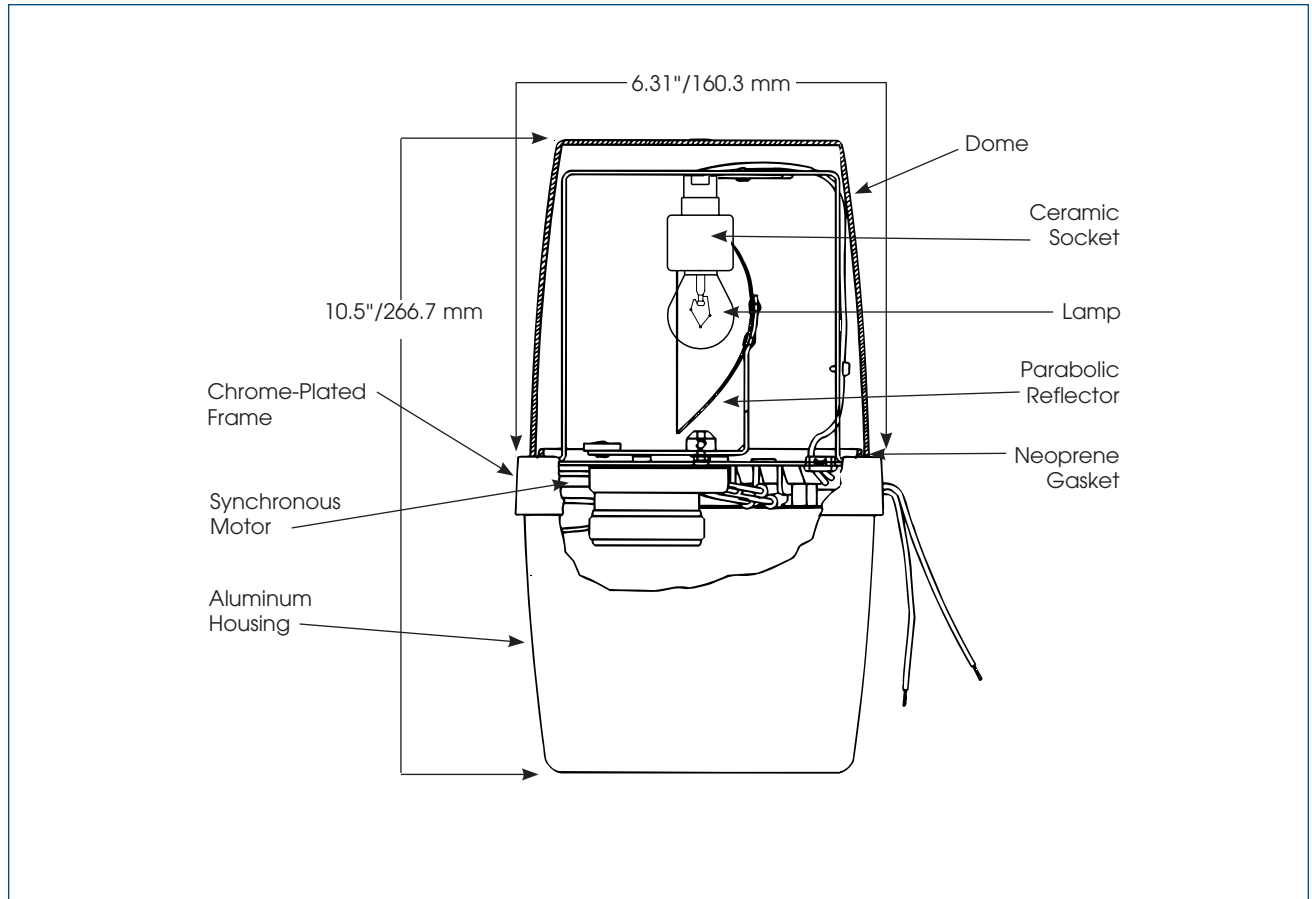

### SPECIFICATIONS

Lamp Life:	7,000 Hours	7,000 Hours
Light Source:	Incandescent	Incandescent
Operating Temperature:	-31°F to 150°F	-35°C to 66°C
Net Weight:	4.5 lbs.	2.0 kg
Shipping Weight:	5.1 lbs.	2.3 kg
Height:	10.5"	266.7 mm
Diameter:	6.31"	160.3 mm