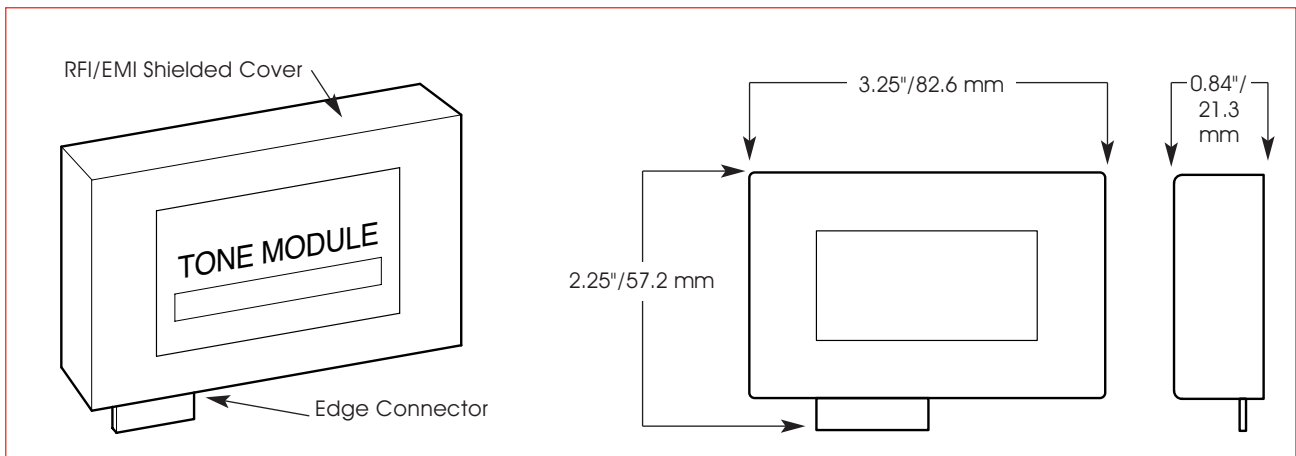

CUSTOM TONE MODULE (TM33)

STANDARD LIBRARY FOR TM33 AND COMMCENTER® CHIPS

VOICE MESSAGES

“An automatic guided vehicle is approaching. Please step aside.”
“System is now in auto shutdown mode.”
“Lockout has been removed; system is coming on line.”
“Check status light for current system condition.”
“Auto shut down has begun. Raw materials must be replenished and system reset.”
“You have entered a restricted area.”
“The automatic doors are closing. Please stand clear.”
“The overhead door is closing. Please stand clear.”
“Safety glasses must be worn in this area at all times.”
“This is a hard hat area.”
“A forklift is approaching. Please stand clear.”
“Attention! We will be testing the fire alarm system shortly. This is only a test.”
“Attention! For the next thirty seconds a test will be conducted of the emergency evacuation system. This is only a test.”
“Please evacuate the building. This is not a test.”
“Warning, this machine is about to start up. Please stand clear.”
TM3 followed by “Please take shelter immediately. This is a severe weather alert.”
TM11 followed by “Please evacuate the building. This is not a test.”
TM5 followed by “Tornado alert. Report to your designated area.”
TM12 followed by “All clear. Return to work area.”

NOVELTY MELODIES

Camp Town Races	Saints Come Marching In
Doggie in the Window	La Cucaracha
Maple Leaf Rag	Merrily We Roll Along
The Entertainer	The Mulberry Bush
Worms Crawl In	

CLASSICAL MELODIES

Bach	Fugue in “D” Minor
Bach	Fugue in “A” Minor
Beethoven	5th Symphony
Beethoven	Sonata Theme
Chopin	Minuet Waltz
Chopin	Polonaise in “A” Minor
Greig	Dance Caprice
Greig	Concerto in “A” Minor
Rackoczy	March
Strauss	Blue Danube
Tchaikovsky	Concerto in “B” Flat Minor
Rossini	William Tell Overture

FOLK MELODIES

Coventry Carol	Cradle Song
Dance Macabre	Dixie Land
Lightly Row	London Bridge
Go Tell Aunt Rhody	Greensleeves
Henry Martin	Home on the Range

Love’s Complaint
Oh Suzannah
Prince Igor
Watchman’s Song

Morning Song
Oh Wondrous Enchantment
Suwanee River

ETHNIC MELODIES

Irish Jig	J’ai Du Bon Taboc
My Bonnie	Norwegian Dance
The Horn Pipe	

PATRIOTIC MELODIES

Battle Hymn of the Republic
My Country 'tis of Thee
Taps

TONES AND SIGNALS

TM1	Conventional Siren (Wail)
TM2	Rapid Siren (Yelp)
TM3	Alternating High-Low
TM4	Bell, Struck Rapidly
TM5	Descending High to Low, repeated (Yeow)
TM6	Steady Horn
TM7	Slow Intermittent Horn (Beep)
TM8	Rapid Intermittent Horn (Stutter)
TM9	Slow Ascending Low to High, Repeated (Slow Whoop)
TM11	NFPA* Temporal Coded Slow Whoop
TM12	Westminster Chime
TM13	Radiation Alarm
TM14	Air Horn
TM15	Single Strike Chime
TM16	Rapid Siren (Phaser)
TM17	Alternating High/Low
TM18	Extremely Rapid Siren (Warble)

*National Fire Protection Association

HOW TO ORDER